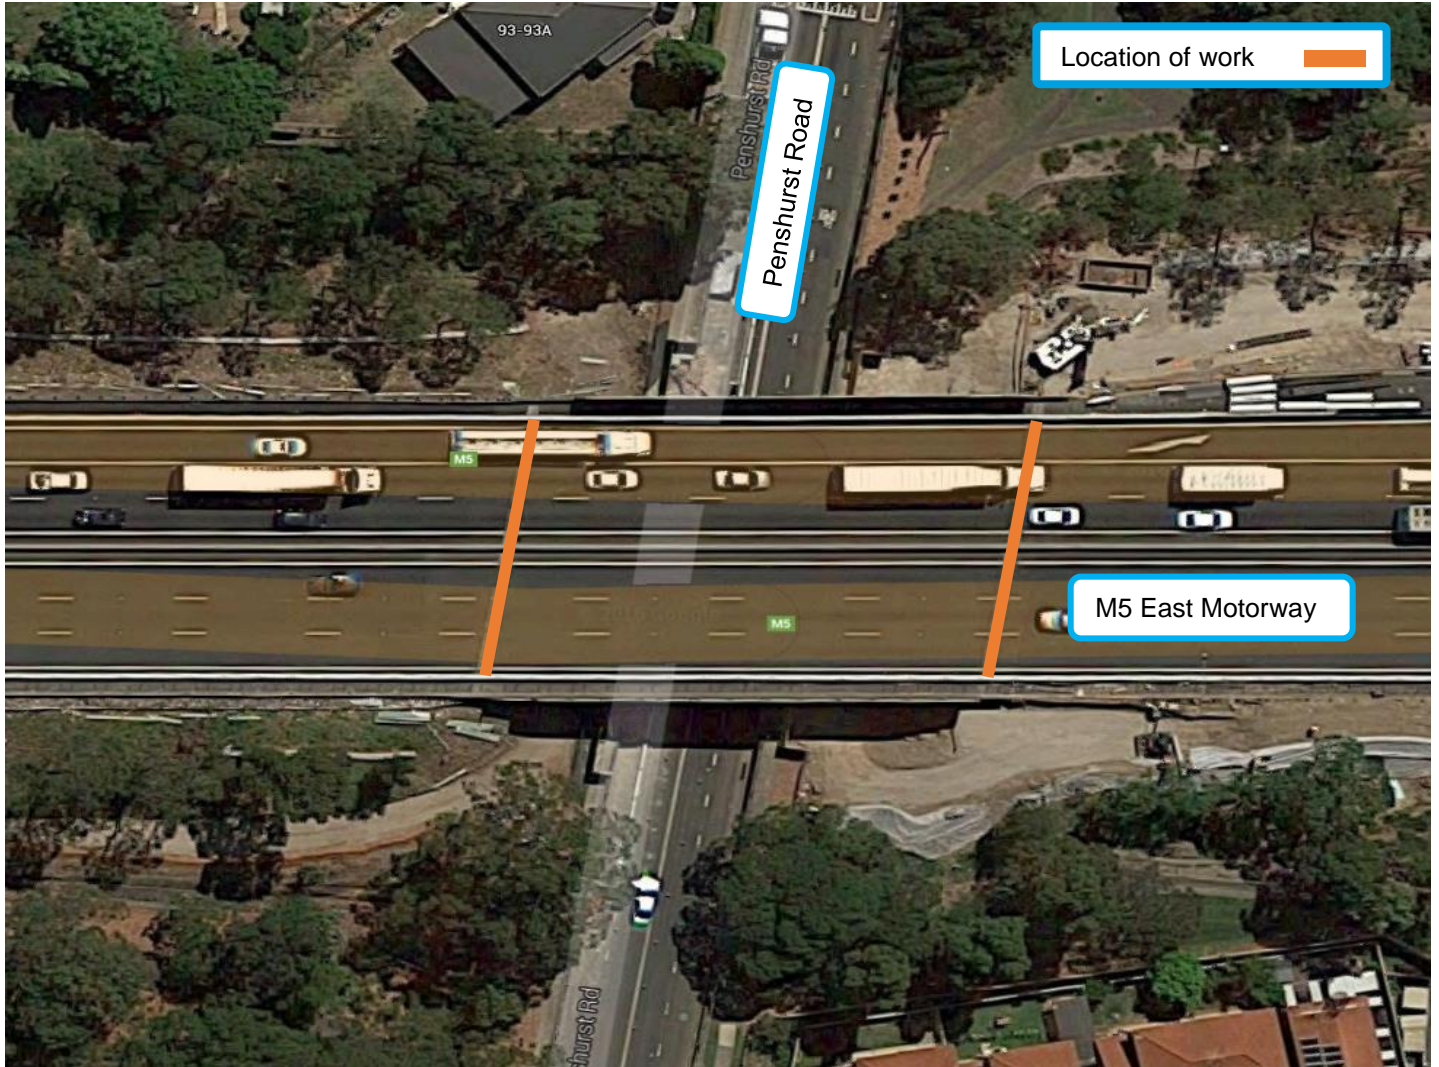

### **ABOUT WESTCONNEX**

WestConnex is part of a broader transport plan for Sydney which includes improved public transport, such as Sydney Metro and light rail, as well as better, more reliable motorway solutions. More than two-thirds of WestConnex will be built underground. Once complete, motorists will be able to avoid up to 52 sets of traffic lights and enjoy significant travel time savings.

## Location of night works on M5 East Motorway